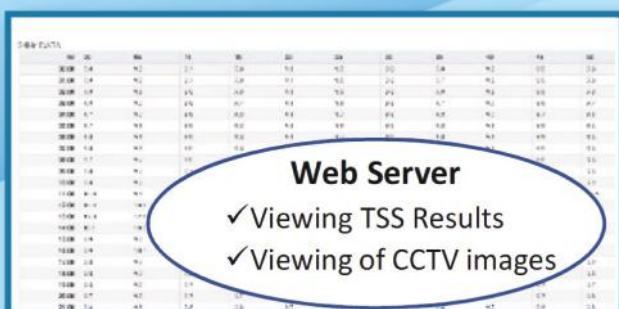

WIRELESS REAL-TIME

TSS

MONITORING SYSTEM

RENTAL

INCLUSIVE OF

- 24/7 CCTV Surveillance Camera ◀
- 24/7 Monitoring of Water Discharge ◀
- 5 Minutes Snapshot can be viewed Online and via Mobile ◀
- Online Web Portal Subscription ◀
- Protected with Username & Password ◀
- 24/7 Measuring the amount of TSS in the Treated Water ◀
- 24/7 Readings can be viewed Online or from the On-site Display ◀
- SMS and E-mail notifications to Designated Personnel ◀
- Mobile friendly Web Portal ◀
- Integrated Solar Panel, Power Supply and Battery ◀
- To be Installed at the Discharge Point leading to the Public Drain ◀
- Inclusive of SIM Card Subscription ◀
- Inclusive of Web Portal Subscription ◀
- Weatherproof Enclosure with Lock ◀
- Free Installation at the Site ◀
- Free Technical Support ◀