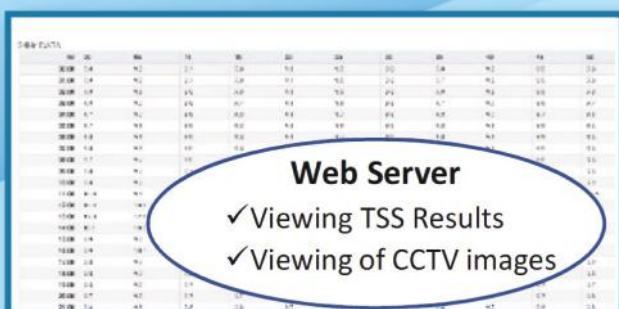

WIRELESS REAL-TIME

TSS

MONITORING SYSTEM

PURCHASE

INCLUSIVE OF

- 24/7 CCTV Surveillance Camera ◀
- 24/7 Monitoring of Water Discharge ◀
- 5 Minutes Snapshot can be viewed Online and via Mobile ◀
- Online Web Portal Subscription ◀
- Protected with Username & Password ◀
- 24/7 Measuring the amount of TSS in the Treated Water ◀
- 24/7 Readings can be viewed Online or from the On-site Display ◀
- SMS and E-mail notifications to Designated Personnel ◀
- Mobile friendly Web Portal ◀
- Integrated Solar Panel, Power Supply and Battery ◀
- To be Installed at the Discharge Point leading to the Public Drain ◀
- Inclusive of SIM Card Subscription ◀
- Inclusive of Web Portal Subscription ◀
- Weatherproof Enclosure with Lock ◀
- Free Installation at the Site ◀
- Free Technical Support ◀
- 1 Year Warranty ◀