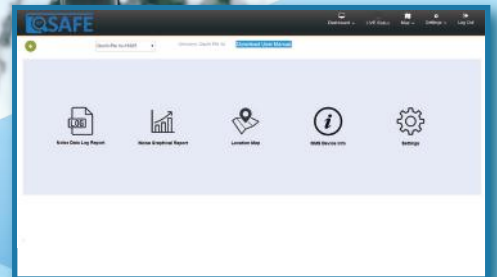

WIRELESS REAL-TIME

**NOISE**

MONITORING SYSTEM

RENTAL

INCLUSIVE OF

- ▶ Class-1 Integrated Sound Level Meter (IEC 61672 Compliant)
- ▶ Online Web Portal
- ▶ Real-Time Noise Data & Log Report
- ▶ Real-Time Noise Graphical Report
- ▶ Protected with Username & Password
- ▶ Data log Report : 5 mins / 1 hr / 12 hrs Leq / Current Dose % / Leq5 max
- ▶ Graphical Report : 5 mins / 1 hr / 12 hrs Leq / Current Dose % / Leq5 max
- ▶ Real-Time GPS Location of RTM Tracker in Google Maps
- ▶ Email Alert (Unlimited)
- ▶ SMS Alert (Upto 3 Contacts)
- ▶ Mobile friendly Web Portal
- ▶ Integrated Solar Panel, Power Supply and Battery
- ▶ Qsafe Branded 4G Router
- ▶ Inclusive of SIM Card Subscription
- ▶ Inclusive of Web Portal Subscription
- ▶ Weatherproof Enclosure with Lock
- ▶ Free Installation at the site
- ▶ Sound Level Meter Valid Calibration Certificate
- ▶ Free Technical Support