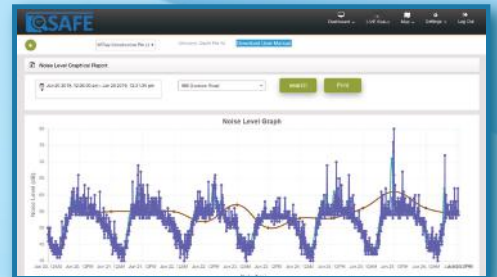

WIRELESS REAL-TIME

**NOISE**

MONITORING SYSTEM

RENTAL

INCLUSIVE OF

- ▶ Class-1 Integrated Sound Level Meter (IEC 61672 Compliant)
- ▶ Online Web Portal
- ▶ Real-Time Noise Data & Log Report
- ▶ Real-Time Noise Graphical Report
- ▶ Protected with Username & Password
- ▶ Data log Report : 5 mins / 1 hr / 12 hrs Leq / Current Dose % / Leq5 max
- ▶ Graphical Report : 5 mins / 1 hr / 12 hrs Leq / Current Dose % / Leq5 max
- ▶ Real-Time GPS Location of RTM Tracker in Google Maps
- ▶ Email Alert (Unlimited)
- ▶ SMS Alert (Upto 3 Contacts)
- ▶ Mobile friendly Web Portal
- ▶ Integrated Solar Panel, Power Supply and Battery
- ▶ Qsafe Branded 4G Router
- ▶ Inclusive of SIM Card Subscription
- ▶ Inclusive of Web Portal Subscription
- ▶ Weatherproof Enclosure with Lock
- ▶ Free Installation at the site
- ▶ Sound Level Meter Valid Calibration Certificate
- ▶ Free Technical Support

Date	Time	Leq	...
17/08	07:00	60.0	...
17/08	07:05	60.5	...
17/08	07:10	61.0	...
17/08	07:15	61.5	...
17/08	07:20	62.0	...
17/08	07:25	62.5	...
17/08	07:30	63.0	...
17/08	07:35	63.5	...
17/08	07:40	64.0	...
17/08	07:45	64.5	...
17/08	07:50	65.0	...
17/08	07:55	65.5	...
17/08	08:00	66.0	...
17/08	08:05	66.5	...
17/08	08:10	67.0	...
17/08	08:15	67.5	...
17/08	08:20	68.0	...
17/08	08:25	68.5	...
17/08	08:30	69.0	...
17/08	08:35	69.5	...
17/08	08:40	70.0	...
17/08	08:45	70.5	...
17/08	08:50	71.0	...
17/08	08:55	71.5	...
17/08	09:00	72.0	...
17/08	09:05	72.5	...
17/08	09:10	73.0	...
17/08	09:15	73.5	...
17/08	09:20	74.0	...
17/08	09:25	74.5	...
17/08	09:30	75.0	...
17/08	09:35	75.5	...
17/08	09:40	76.0	...
17/08	09:45	76.5	...
17/08	09:50	77.0	...
17/08	09:55	77.5	...
17/08	10:00	78.0	...