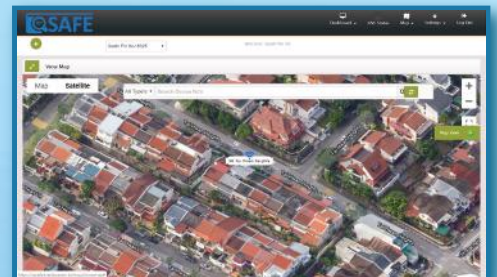

WIRELESS REAL-TIME

**NOISE**

MONITORING SYSTEM

RENTAL

INCLUSIVE OF

- ▶ Class-1 Integrated Sound Level Meter (IEC 61672 Compliant)
- ▶ Online Web Portal
- ▶ Real-Time Noise Data & Log Report
- ▶ Real-Time Noise Graphical Report
- ▶ Protected with Username & Password
- ▶ Data log Report : 5 mins / 1 hr / 12 hrs Leq / Current Dose % / Leq5 max
- ▶ Graphical Report : 5 mins / 1 hr / 12 hrs Leq / Current Dose % / Leq5 max
- ▶ Real-Time GPS Location of RTM Tracker in Google Maps
- ▶ Email Alert (Unlimited)
- ▶ SMS Alert (Upto 3 Contacts)
- ▶ Mobile friendly Web Portal
- ▶ Integrated Solar Panel, Power Supply and Battery
- ▶ Qsafe Branded 4G Router
- ▶ Inclusive of SIM Card Subscription
- ▶ Inclusive of Web Portal Subscription
- ▶ Weatherproof Enclosure with Lock
- ▶ Free Installation at the site
- ▶ Sound Level Meter Valid Calibration Certificate
- ▶ Free Technical Support