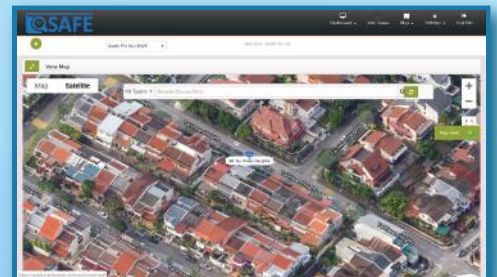

WIRELESS REAL-TIME

NOISE

MONITORING SYSTEM

PURCHASE

INCLUSIVE OF

- ▶ **Class-1 Integrated Sound Level Meter (IEC 61672 Compliant)**
- ▶ **Online Web Portal**
- ▶ **Real-Time Noise Data & Log Report**
- ▶ **Real-Time Noise Graphical Report**
- ▶ **Protected with Username & Password**
- ▶ **Data log Report :**
5 mins / 1 hr / 12 hrs Leq / Current Dose % / Leq5 max
- ▶ **Graphical Report :**
5 mins / 1 hr / 12 hrs Leq / Current Dose % / Leq5 max
- ▶ **Real-Time GPS Location of RTM Tracker in Google Maps**
- ▶ **Email Alert (Unlimited)**
- ▶ **SMS Alert (Upto 3 Contacts)**
- ▶ **Mobile friendly Web Portal**
- ▶ **Integrated Solar Panel, Power Supply and Battery**
- ▶ **Qsafe Branded 4G Router**
- ▶ **SIM Card Subscription for 12 months**
- ▶ **Web Portal Subscription for 12 months**
- ▶ **Weatherproof Enclosure with Lock**
- ▶ **Free One-Time Installation at the site**
- ▶ **Sound Level Meter Calibration Certificate valid for 1 Year**
- ▶ **One Year Warranty**
- ▶ **Free Technical Support**