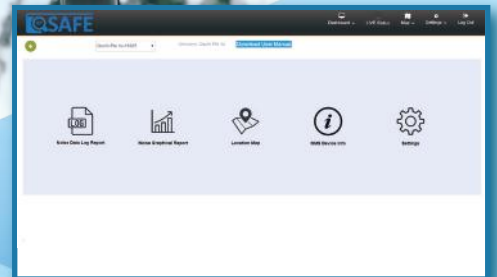

WIRELESS REAL-TIME

NOISE

MONITORING SYSTEM

PURCHASE

INCLUSIVE OF

- ▶ **Class-1 Integrated Sound Level Meter (IEC 61672 Compliant)**
- ▶ **Online Web Portal**
- ▶ **Real-Time Noise Data & Log Report**
- ▶ **Real-Time Noise Graphical Report**
- ▶ **Protected with Username & Password**
- ▶ **Data log Report :**
5 mins / 1 hr / 12 hrs Leq / Current Dose % / Leq5 max
- ▶ **Graphical Report :**
5 mins / 1 hr / 12 hrs Leq / Current Dose % / Leq5 max
- ▶ **Real-Time GPS Location of RTM Tracker in Google Maps**
- ▶ **Email Alert (Unlimited)**
- ▶ **SMS Alert (Upto 3 Contacts)**
- ▶ **Mobile friendly Web Portal**
- ▶ **Integrated Solar Panel, Power Supply and Battery**
- ▶ **Qsafe Branded 4G Router**
- ▶ **SIM Card Subscription for 12 months**
- ▶ **Web Portal Subscription for 12 months**
- ▶ **Weatherproof Enclosure with Lock**
- ▶ **Free One-Time Installation at the site**
- ▶ **Sound Level Meter Calibration Certificate valid for 1 Year**
- ▶ **One Year Warranty**
- ▶ **Free Technical Support**